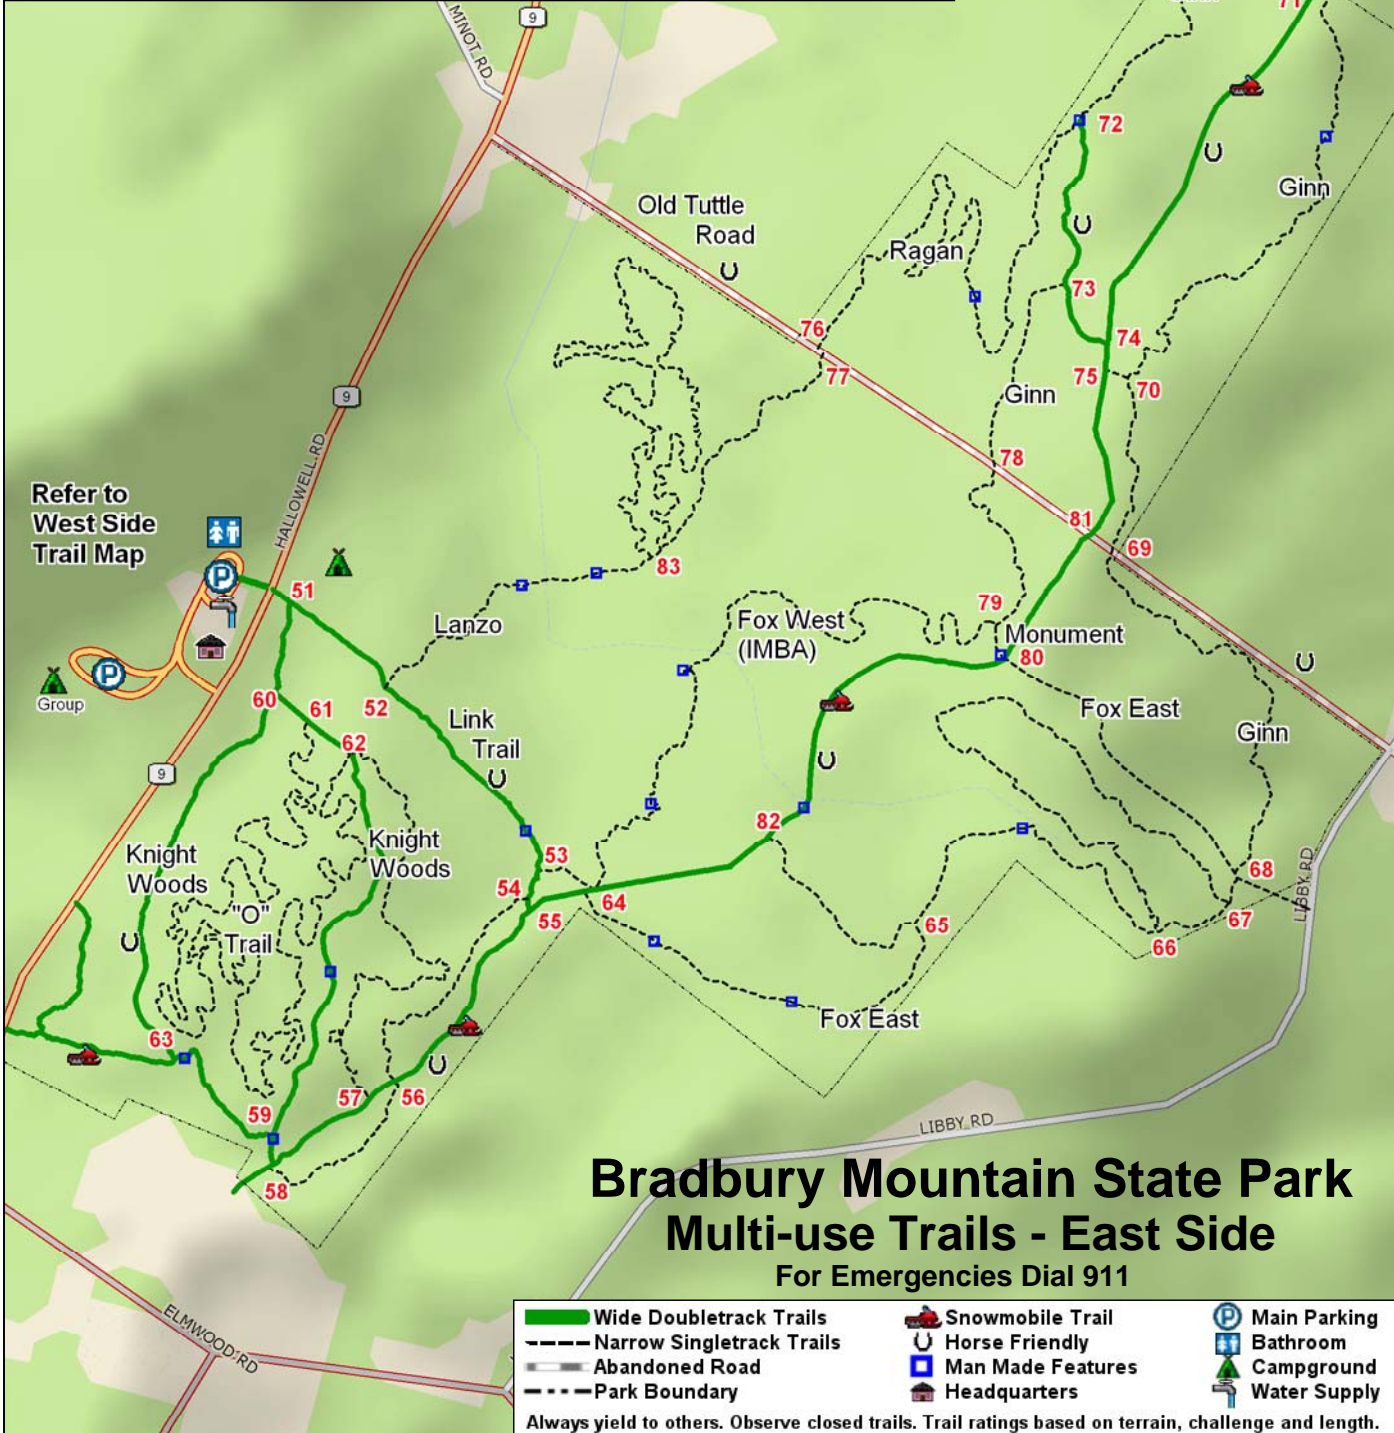

Trail Name	Length (Miles)	Difficulty					Trail Description
Link Trail	0.3	●	●	●	●	●	Flat wide snowmobile connector
Knight Woods	1.1	●	●	●	●	✗	Wide trail with slight grade
Snowmobile Trail	1.5	●	●	●	●	●	Some steep grades
Fox East	1.4	■	■	◆	■	✗	Technical narrow trail
Fox West (IMBA)	1.2	■	■	◆	■	✗	Technical narrow trail
Ginn	2.6	■	■	◆	■	✗	Technical narrow trail
Ragan	0.7	■	■	◆	■	✗	Technical narrow trail
Lanzo	0.6	■	■	◆	■	✗	Technical narrow trail
"O" Trail	2.4	◆	◆	◆	◆	✗	Very challenging tight trail

● = Easy
 ■ = Intermediate
 ◆ = Most Difficult
 ✗ = Not Allowed

Bradbury Mountain State Park Multi-use Trails - East Side

For Emergencies Dial 911